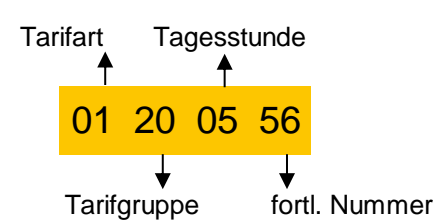

COMEDY CENTRAL AUSTRIA

WERBEINSELSHEMA COMEDY CENTRAL Austria 4.Q 2022

Uhrzeit Sa+So	Samstag	Sonntag	Montag	Dienstag	Mittwoch	Donnerstag	Freitag	Uhrzeit Mo-Fr
03 15 45								03 15 45
04 15 45	Repeats of Late Night Shows	Repeats of Late Night Shows	Repeats of Late Night Shows	Repeats of Late Night Shows	Repeats of Late Night Shows	Repeats of Late Night Shows	Repeats of Late Night Shows	04 15 45
05 15 45								05 15 45
06 15 30 45								06 15 30 45
07 15 30 45								07 15 30 45
08 15 45			Animation Repeats	Animation Repeats	Animation Repeats	Animation Repeats	Animation Repeats	08 15 45
09 15 30 45	Sitcom Marathon	Power House mixed content						09 15 30 45
10 15 30 45								10 15 30 45
11 15 45								11 15 45
12 15 30 45		Movie Repeat	Sitcoms Repeats + Comedy Central US Shows	Sitcoms Repeats + Comedy Central US Shows	Sitcoms Repeats + Comedy Central US Shows	Sitcoms Repeats + Comedy Central US Shows	Sitcoms Repeats + Comedy Central US Shows	12 15 30 45
13 15 30 45								13 15 30 45
14 15 45								14 15 45
15 15 30 45			Animation Repeats	Animation Repeats	Animation Repeats	Animation Repeats	Animation Repeats	15 15 30 45
16 15 30 45	Animation Marathon	Animation Marathon						16 15 30 45
17 25 50								17 25 50
18 10 25 45			Sitcom Repeats	Sitcom Repeats	Sitcom Repeats	Sitcom Repeats	Sitcom Repeats	18 10 25 45
19 10 25 45	Animation Toon Time	Animation Toon Time	Animation Toon Time	Animation Toon Time	Animation Toon Time	Animation Toon Time	Animation Toon Time	19 10 25 45
20 25 50								20 25 50
21 05 25 50	Premieres + Specials	Premieres + Specials	Sitcom Block	Sitcom Block	Sitcom Block	Sitcom Block	Sitcom Block	21 05 25 50
22 15 35 50								22 15 35 50
23 15 35	Premiere Repeats	Premiere Repeats	Movie Repeat		Premieres	Premieres	Premieres	23 15 35
00 15 35 50								00 15 35 50
01 05 30 55	Late Night Shows	Late Night Shows	Late Night Shows	Late Night Shows	Late Night Shows	Late Night Shows	Late Night Shows	01 05 30 55
02 15 45								02 15 45